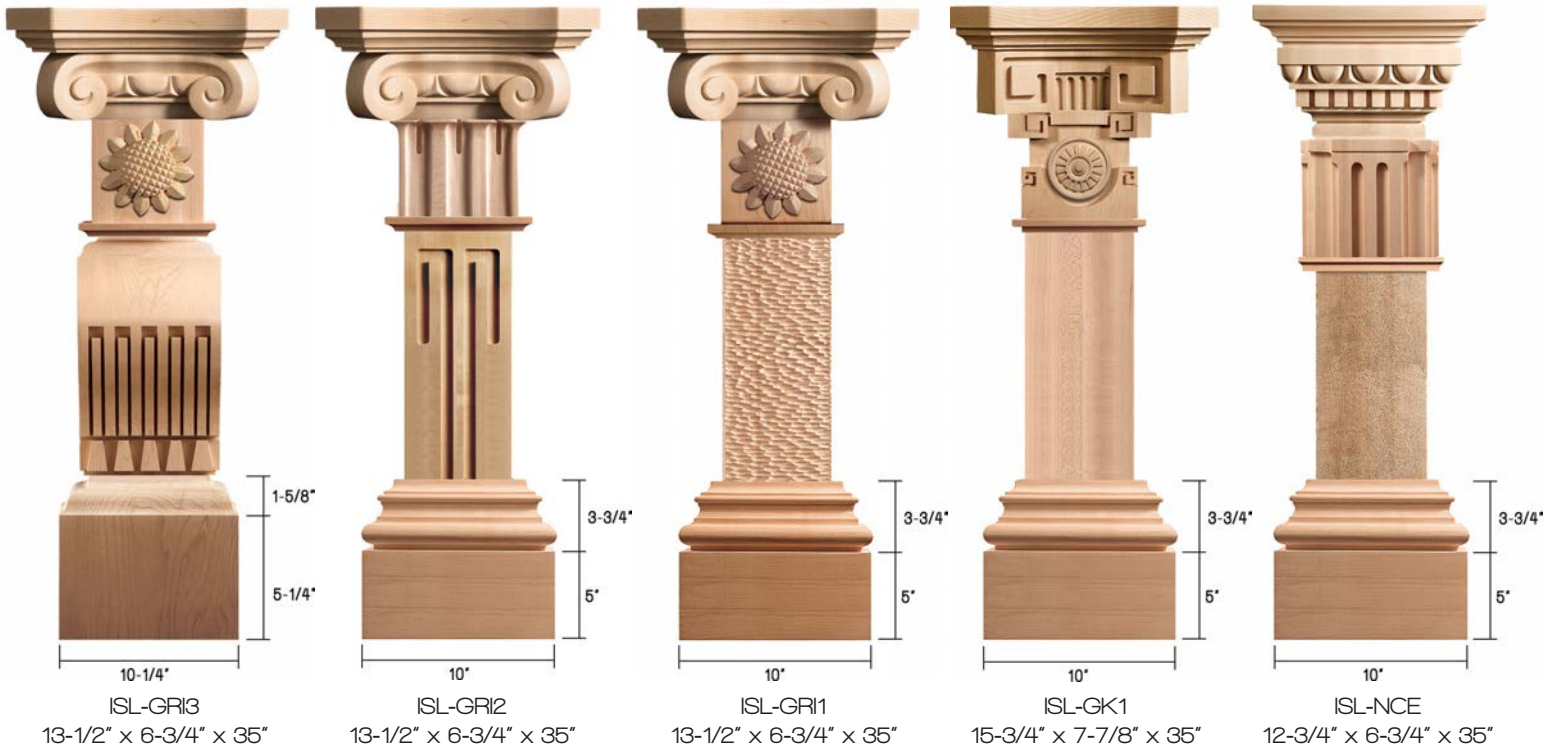

ISL-NY01
7" x 9-5/8" x 35-1/2"

ISL-NY02
7" x 8" x 35-1/2"

ISL-NY03
7" x 8" x 35-1/2"

(*) ISL-FL
10-3/8" x 6-7/8" x 35"

(*) ISL-FS
7-3/8" x 6-7/8" x 35"

(*) ISL-CREL
10-3/8" x 6-7/8" x 35"

(*) ISL-CRES
7-3/8" x 6-7/8" x 35"

(*) ISL-CRL
10-1/4" x 10" x 35"

(*) ISL-CRS
7-3/8" x 10" x 35"

WIDTH x DEPTH x HEIGHT

(*) Shipped unassembled

All items are customizable.

WIDTH x DEPTH x HEIGHT

(*) Shipped unassembled

(*) ISL-NCCL
12" x 11-3/4" x 35"