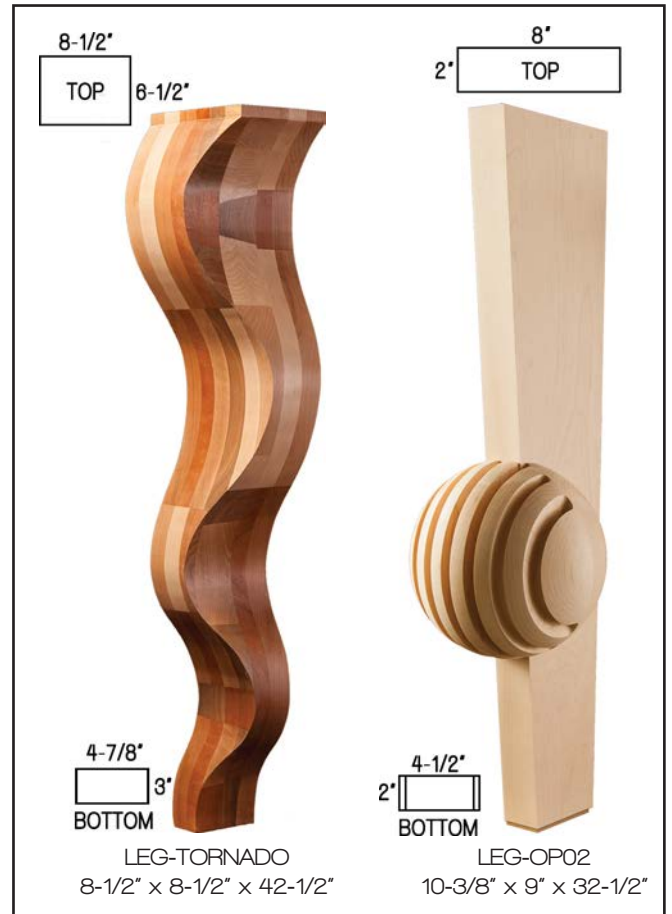

Side View

The above posts are used for corner application.

WIDTH x DEPTH x HEIGHT

New Legs 2017

POSTS

ISLAND POSTS (3 SIDED)

WIDTH x DEPTH x HEIGHT

ISL-LIN04
7" x 16" x 35"