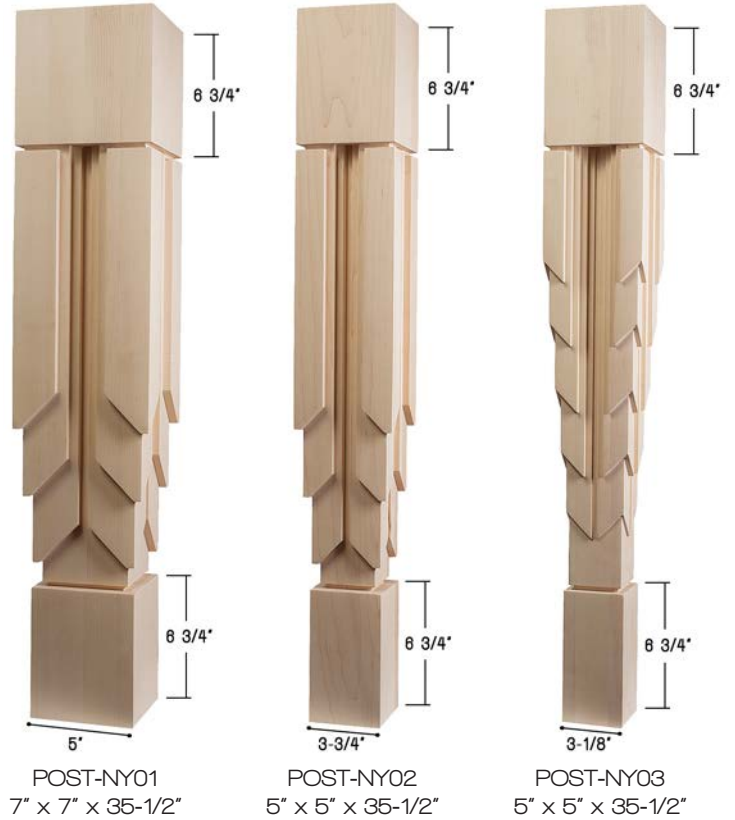

WIDTH x DEPTH x HEIGHT

New Peninsula Posts 2017

WIDTH x DEPTH x HEIGHT

New Posts 2017

* For POST-IT series corner posts see Page 47

WIDTH x DEPTH x HEIGHT

New Pedestal Post 2017

WIDTH x DEPTH x HEIGHT

POST-S-AC5
5-1/4" x 5-1/4" x 35-1/2"
POST-S-ACF5 (fluted)
5-1/4" x 5-1/4" x 35-1/2"

POST-S-CL5
5-1/4" x 5-1/4" x 35-1/2"
POST-S-CL4
4" x 4" x 35-1/2"
POST-S-CL3
3-1/2" x 3-1/2" x 35-1/2"

POST-S-FC5
5-1/4" x 5-1/4" x 35-1/2"
POST-S-FC4
4" x 4" x 35-1/2"
POST-S-FC3
3-1/2" x 3-1/2" x 35-1/2"