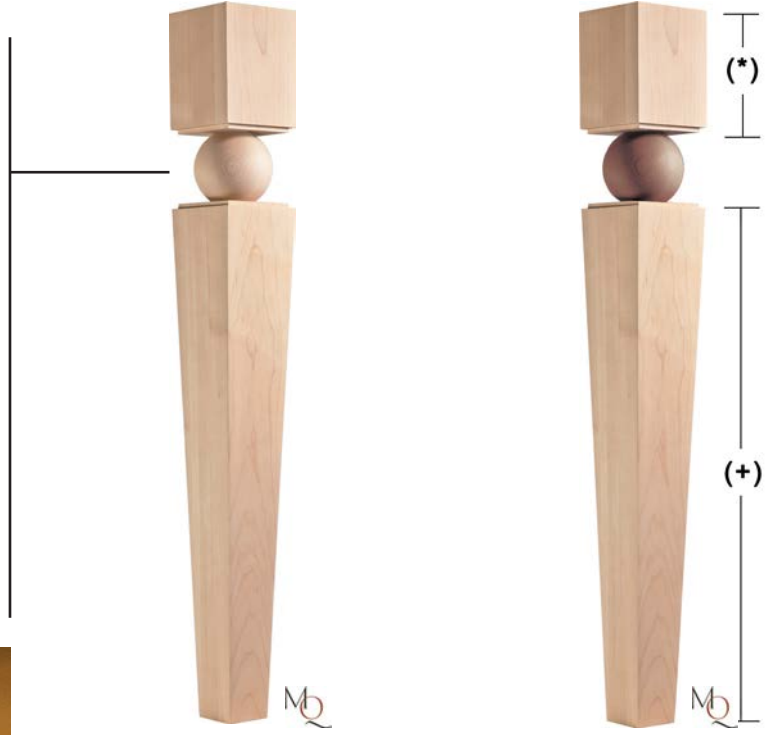

ISL-FRA2
7-1/2" 7-3/4" x 5-7/16" x 36"
ISL-FRA2L
7-3/4" x 5-7/16" x 42"

ISL-FAC3
7-1/2" x 6-7/16" x 36"

ISL-FR2
7-1/2" 7-3/4" x 5-7/16" x 36"
ISL-FR2L
7-3/4" x 5-7/16" x 42"

ISL-SH2
7-1/2" x 6-15/16" x 36"
ISL-SH2L
7-1/2" x 6-15/16" x 42"

ISL-TRL8
8-1/2" 6-1/2" x 3-3/8" x 38"

ISL-PRW3
7-1/2" x 6-1/4" x 36"

ISL-PRV4
7-1/2" x 9-3/4" x 36"

ISL-PPC4
7-1/2" x 7-1/2" x 36"

ISL-PPT4
7-1/2" x 7-1/2" x 36"

ISL-MAC3
6" x 4" x 35"

ISL-LAC3
8" x 7-1/2" x 36-1/2"

ISL-AC5R
8" x 2" x 35"
ISL-AC5L
8" x 2" x 35"

WIDTH x DEPTH x HEIGHT

Orbs can be ordered in different wood species

- LEG-ORBW41 (*) = 8"
4-1/2" x 4-1/2" x 41-1/2" (+) = 30"
- LEG-ORBW35 (*) = 6"
4-1/2" x 4-1/2" x 35-1/2" (+) = 26"
- LEG-ORBW29 (*) = 4-1/2"
4-1/2" x 4-1/2" x 29-1/2" (+) = 21-1/2"