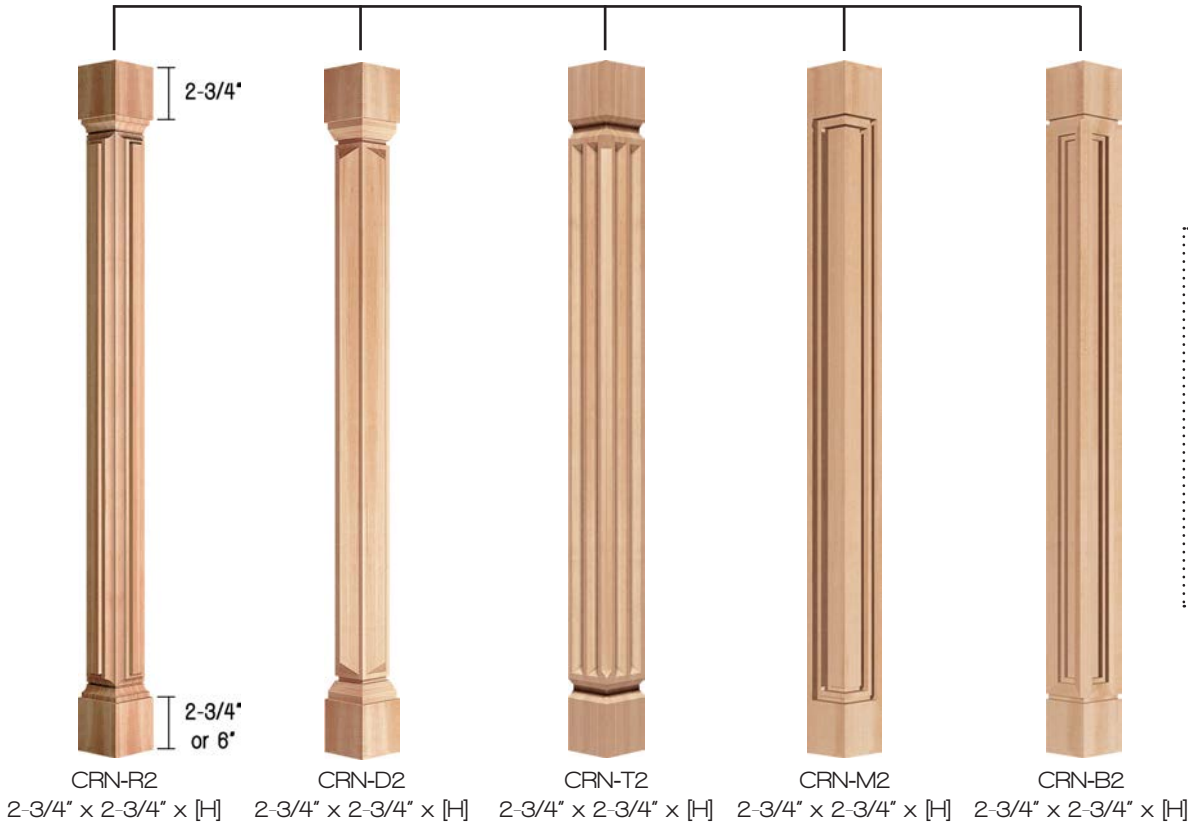

CRN-MR535
5" x 5" x 35-1/2"
CRN-MR542
5" x 5" x 42"

COR-FTS1
6-5/8" x 6-5/8" x 6-3/8"

Q-004
6-1/2" x 6-1/2" x 4-1/2"

COR-FTT1
6-3/8" x 6-3/8" x 6-3/8"

Q-004L
1-1/2" x 6-1/2" x 4-1/2"
Q-004R
1-1/2" x 6-1/2" x 4-1/2"

WIDTH x DEPTH x HEIGHT

AVAILABLE HEIGHTS: 26", 28", 32", 35-1/2", 42", 84", 90", 96"

When ordering provide height of corner post.

Example:
CRN-R2
2-3/4" x 2-3/4" x [H]
↓
CRN-R226"
2-3/4" x 2-3/4" x 26"

WIDTH x DEPTH x HEIGHT

2-3/4"

2-3/4"

2-3/4"

6-3/4"

CRN-AV26

2-3/4" x 2-3/4" x 26-1/4"

CRN-AV32

2-3/4" x 2-3/4" x 32-1/4"