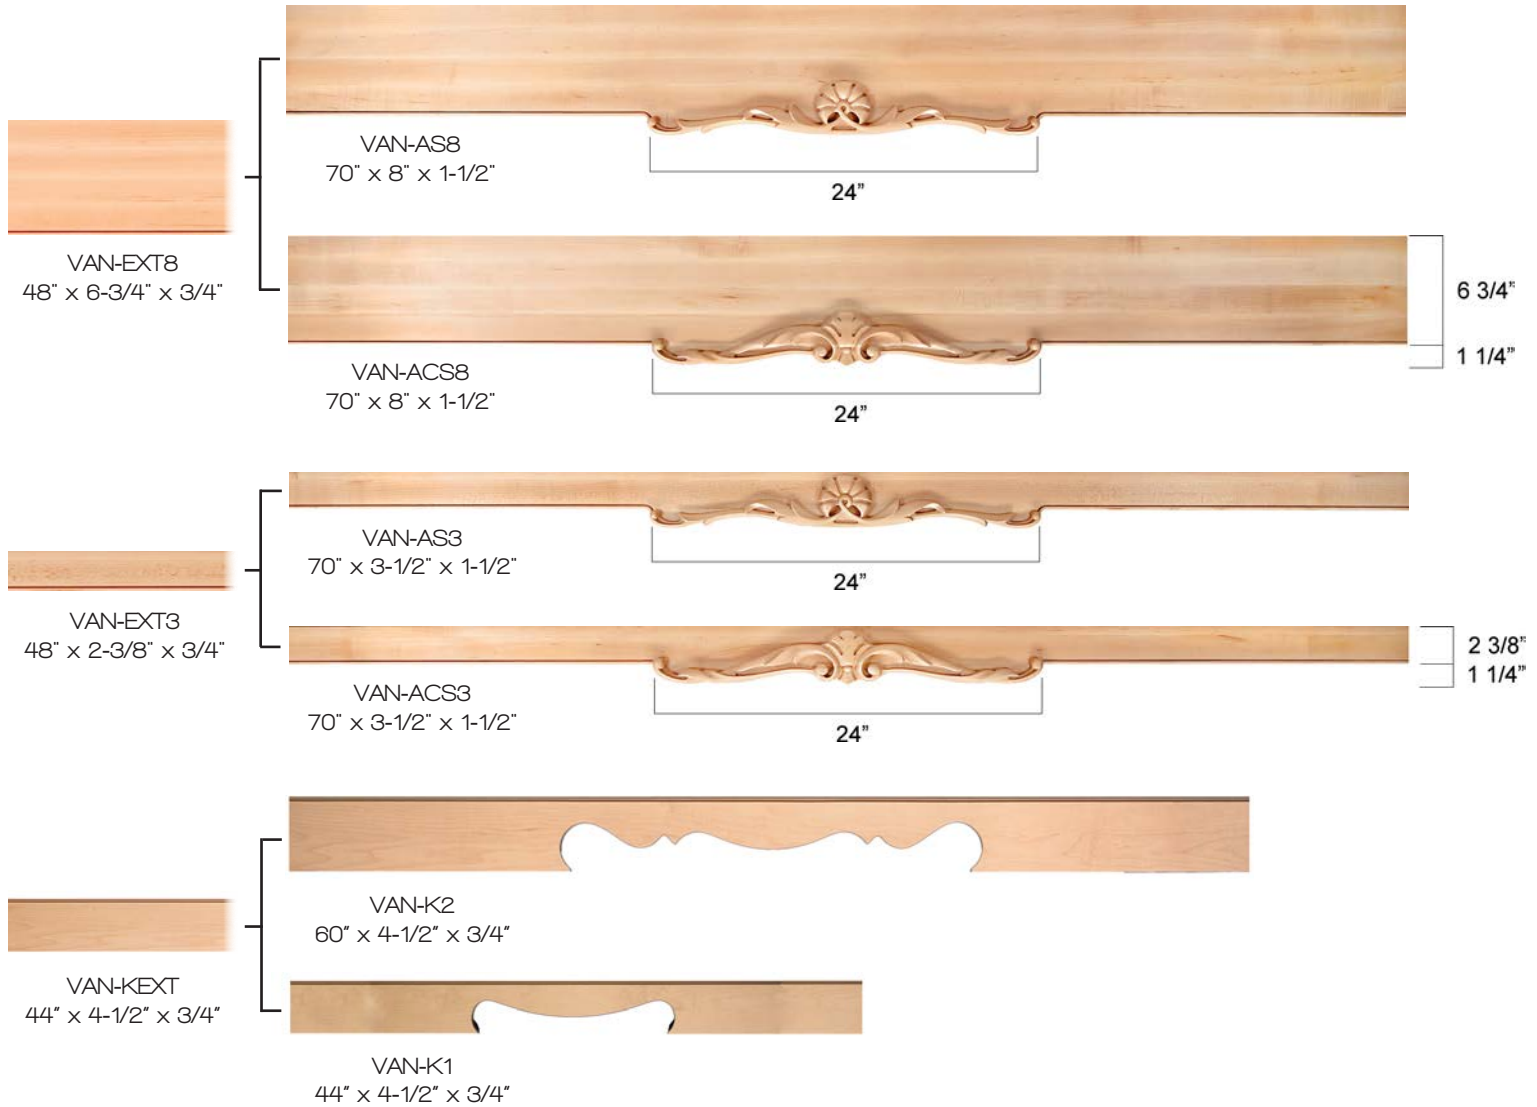

LENGTH x HEIGHT x THICKNESS