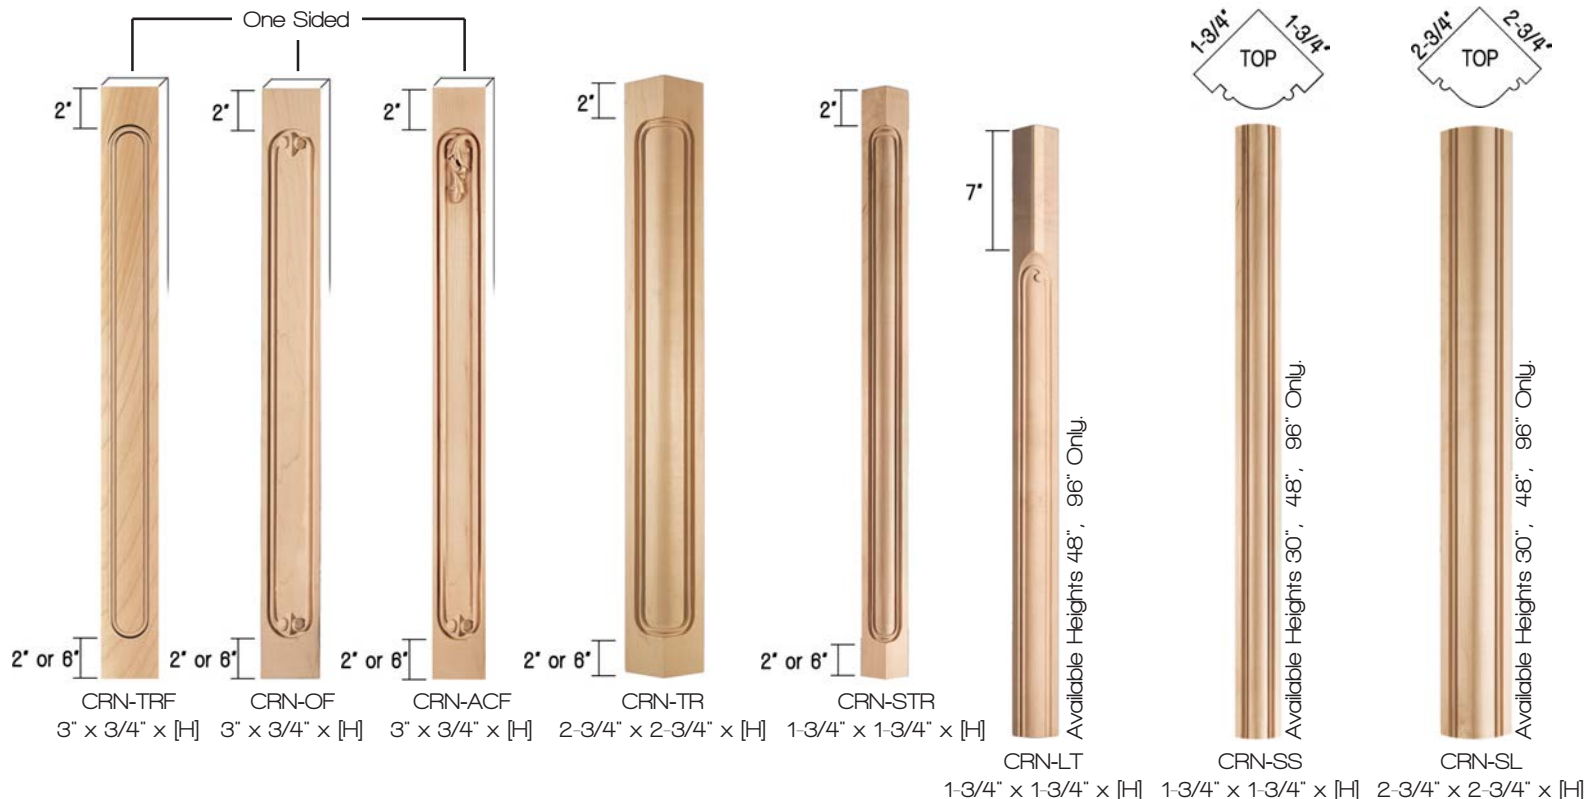

WIDTH x DEPTH x HEIGHT

Available Heights

6"

27"
28-5/16"
29-1/8"
30"
36"
42-1/8"

When ordering provide height of the corner post.

Example:

CRN-TRF 3" x 3/4" x [H] >> CRN-TRF84 3" x 3/4" x 84"

Bottom Bottom