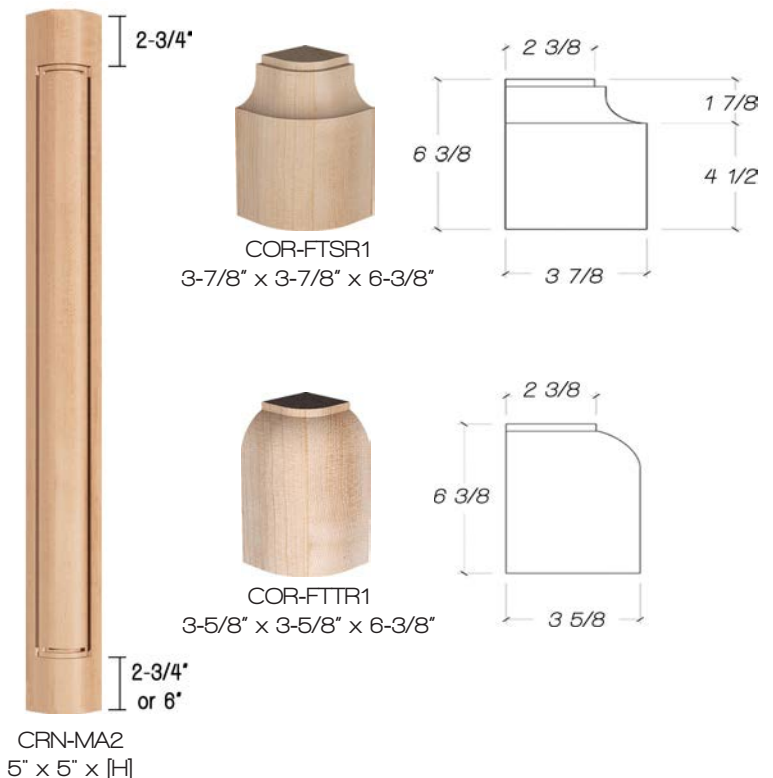

CRN-R535
5" x 5" x 35-1/2"
CRN-R542
5" x 5" x 42"

CRN-D535
5" x 5" x 35-1/2"
CRN-D542
5" x 5" x 42"

CRN-T535
5" x 5" x 35-1/2"
CRN-T542
5" x 5" x 42"

CRN-M535
5" x 5" x 35-1/2"
CRN-M542
5" x 5" x 42"

CRN-B535
5" x 5" x 35-1/2"
CRN-B542
5" x 5" x 42"

CRN-MR535
5" x 5" x 35-1/2"
CRN-MR542
5" x 5" x 42"

COR-FTS1
6-5/8" x 6-5/8" x 6-3/8"

Q-004
6-1/2" x 6-1/2" x 4-1/2"

COR-FTT1
6-3/8" x 6-3/8" x 6-3/8"

Q-004L
1-1/2" x 6-1/2" x 4-1/2"
Q-004R
1-1/2" x 6-1/2" x 4-1/2"

WIDTH x DEPTH x HEIGHT

AVAILABLE HEIGHTS: 26", 28", 32", 35-1/2", 42", 84", 90", 96"

When ordering provide height of corner post.

Example:
CRN-R2
2-3/4" x 2-3/4" x [H]
↓
CRN-R226"
2-3/4" x 2-3/4" x 26"

WIDTH x DEPTH x HEIGHT