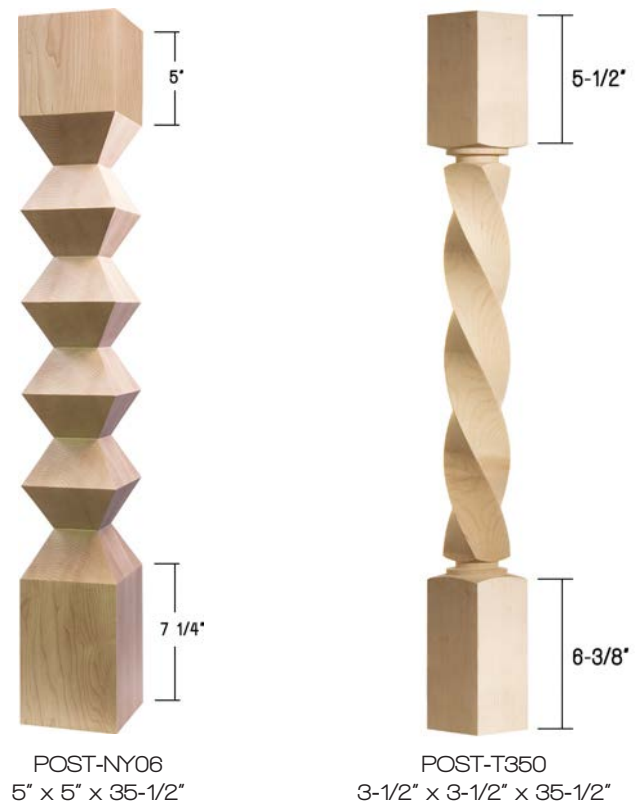

WIDTH x DEPTH x HEIGHT

New Peninsula Posts 2017

WIDTH x DEPTH x HEIGHT

New Posts 2017

* For POST-IT series corner posts see Page 47

WIDTH x DEPTH x HEIGHT

New Pedestal Post 2017

WIDTH x DEPTH x HEIGHT

POST-S-AC5
5-1/4" x 5-1/4" x 35-1/2"
POST-S-ACF5 (fluted)
5-1/4" x 5-1/4" x 35-1/2"

POST-S-CL5
5-1/4" x 5-1/4" x 35-1/2"
POST-S-CL4
4" x 4" x 35-1/2"
POST-S-CL3
3-1/2" x 3-1/2" x 35-1/2"

POST-S-FC5
5-1/4" x 5-1/4" x 35-1/2"
POST-S-FC4
4" x 4" x 35-1/2"
POST-S-FC3
3-1/2" x 3-1/2" x 35-1/2"