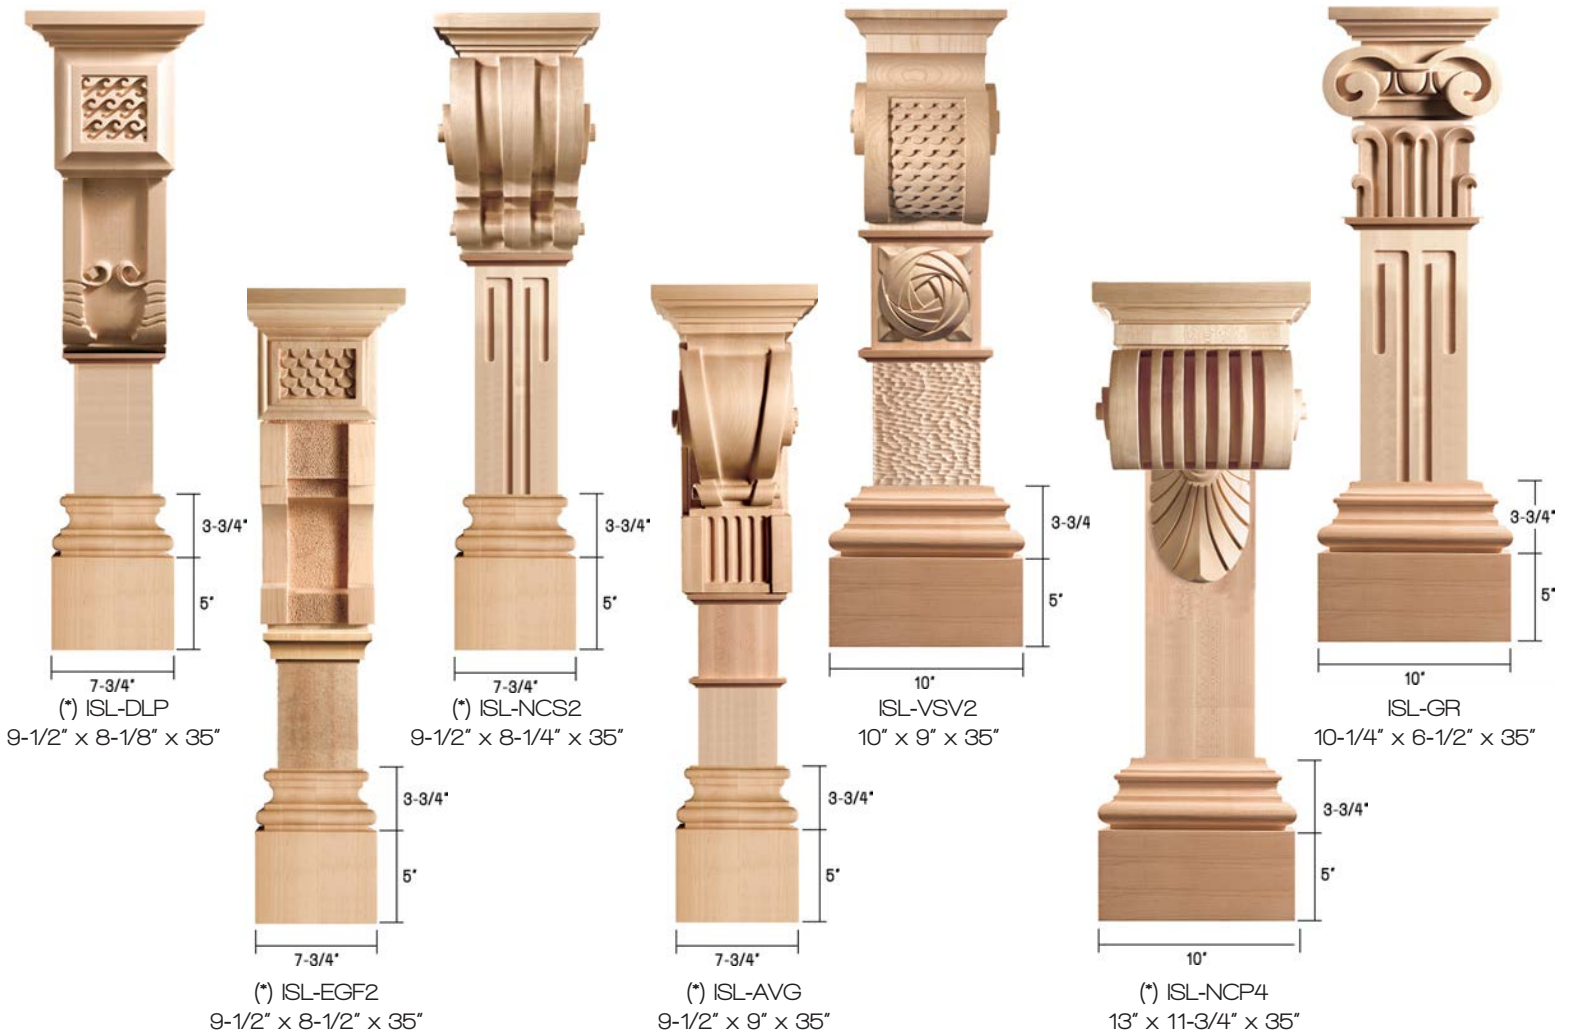

ISL-NY01
7" x 9-5/8" x 35-1/2"

ISL-NY02
7" x 8" x 35-1/2"

ISL-NY03
7" x 8" x 35-1/2"

(*) ISL-FL
10-3/8" x 6-7/8" x 35"

(*) ISL-FS
7-3/8" x 6-7/8" x 35"

(*) ISL-CREL
10-3/8" x 6-7/8" x 35"

(*) ISL-CRES
7-3/8" x 6-7/8" x 35"

(*) ISL-CRL
10-1/4" x 10" x 35"

(*) ISL-CRS
7-3/8" x 10" x 35"

WIDTH x DEPTH x HEIGHT

(*) Shipped unassembled

All items are customizable.

WIDTH x DEPTH x HEIGHT

(*) Shipped unassembled

(*) ISL-NCCL
12" x 11-3/4" x 35"