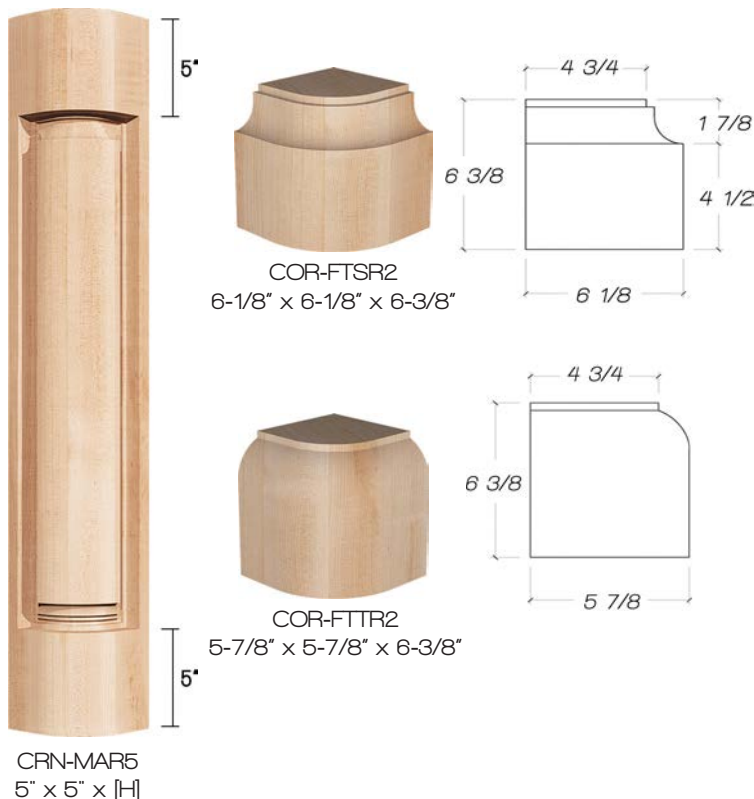

CRN-R535
5" x 5" x 35-1/2"
CRN-R542
5" x 5" x 42"

CRN-D535
5" x 5" x 35-1/2"
CRN-D542
5" x 5" x 42"

CRN-T535
5" x 5" x 35-1/2"
CRN-T542
5" x 5" x 42"

CRN-M535
5" x 5" x 35-1/2"
CRN-M542
5" x 5" x 42"

CRN-B535
5" x 5" x 35-1/2"
CRN-B542
5" x 5" x 42"

CRN-MR535
5" x 5" x 35-1/2"
CRN-MR542
5" x 5" x 42"

COR-FTS1
6-5/8" x 6-5/8" x 6-3/8"

Q-004
6-1/2" x 6-1/2" x 4-1/2"

COR-FTT1
6-3/8" x 6-3/8" x 6-3/8"

Q-004L
1-1/2" x 6-1/2" x 4-1/2"
Q-004R
1-1/2" x 6-1/2" x 4-1/2"

WIDTH x DEPTH x HEIGHT

AVAILABLE HEIGHTS: 26", 28", 32", 35-1/2", 42", 84", 90", 96"

When ordering provide height of corner post.

Example:
CRN-R2
2-3/4" x 2-3/4" x [H]
↓
CRN-R226"
2-3/4" x 2-3/4" x 26"

WIDTH x DEPTH x HEIGHT