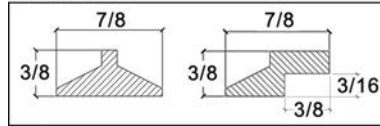

MLD-CVG8
88" x 8" x 1"

MLD-CVTG8
88" x 8" x 1"

MLD-WAV3A (Top View)
96" x 3" x 3/4"

MLD-WAV3B (Top View)
96" x 3" x 3/4"

(Front View)

MLD-WAV3 (PANEL)

PROFILE A

PROFILE B