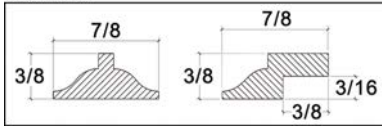

MLD-CVG8
88" x 8" x 1"

MLD-CVTG8
88" x 8" x 1"

MLD-WAV3A (Top View)
96" x 3" x 3/4"

MLD-WAV3B (Top View)
96" x 3" x 3/4"

(Front View)

MLD-WAV3 (PANEL)

PROFILE A

PROFILE B