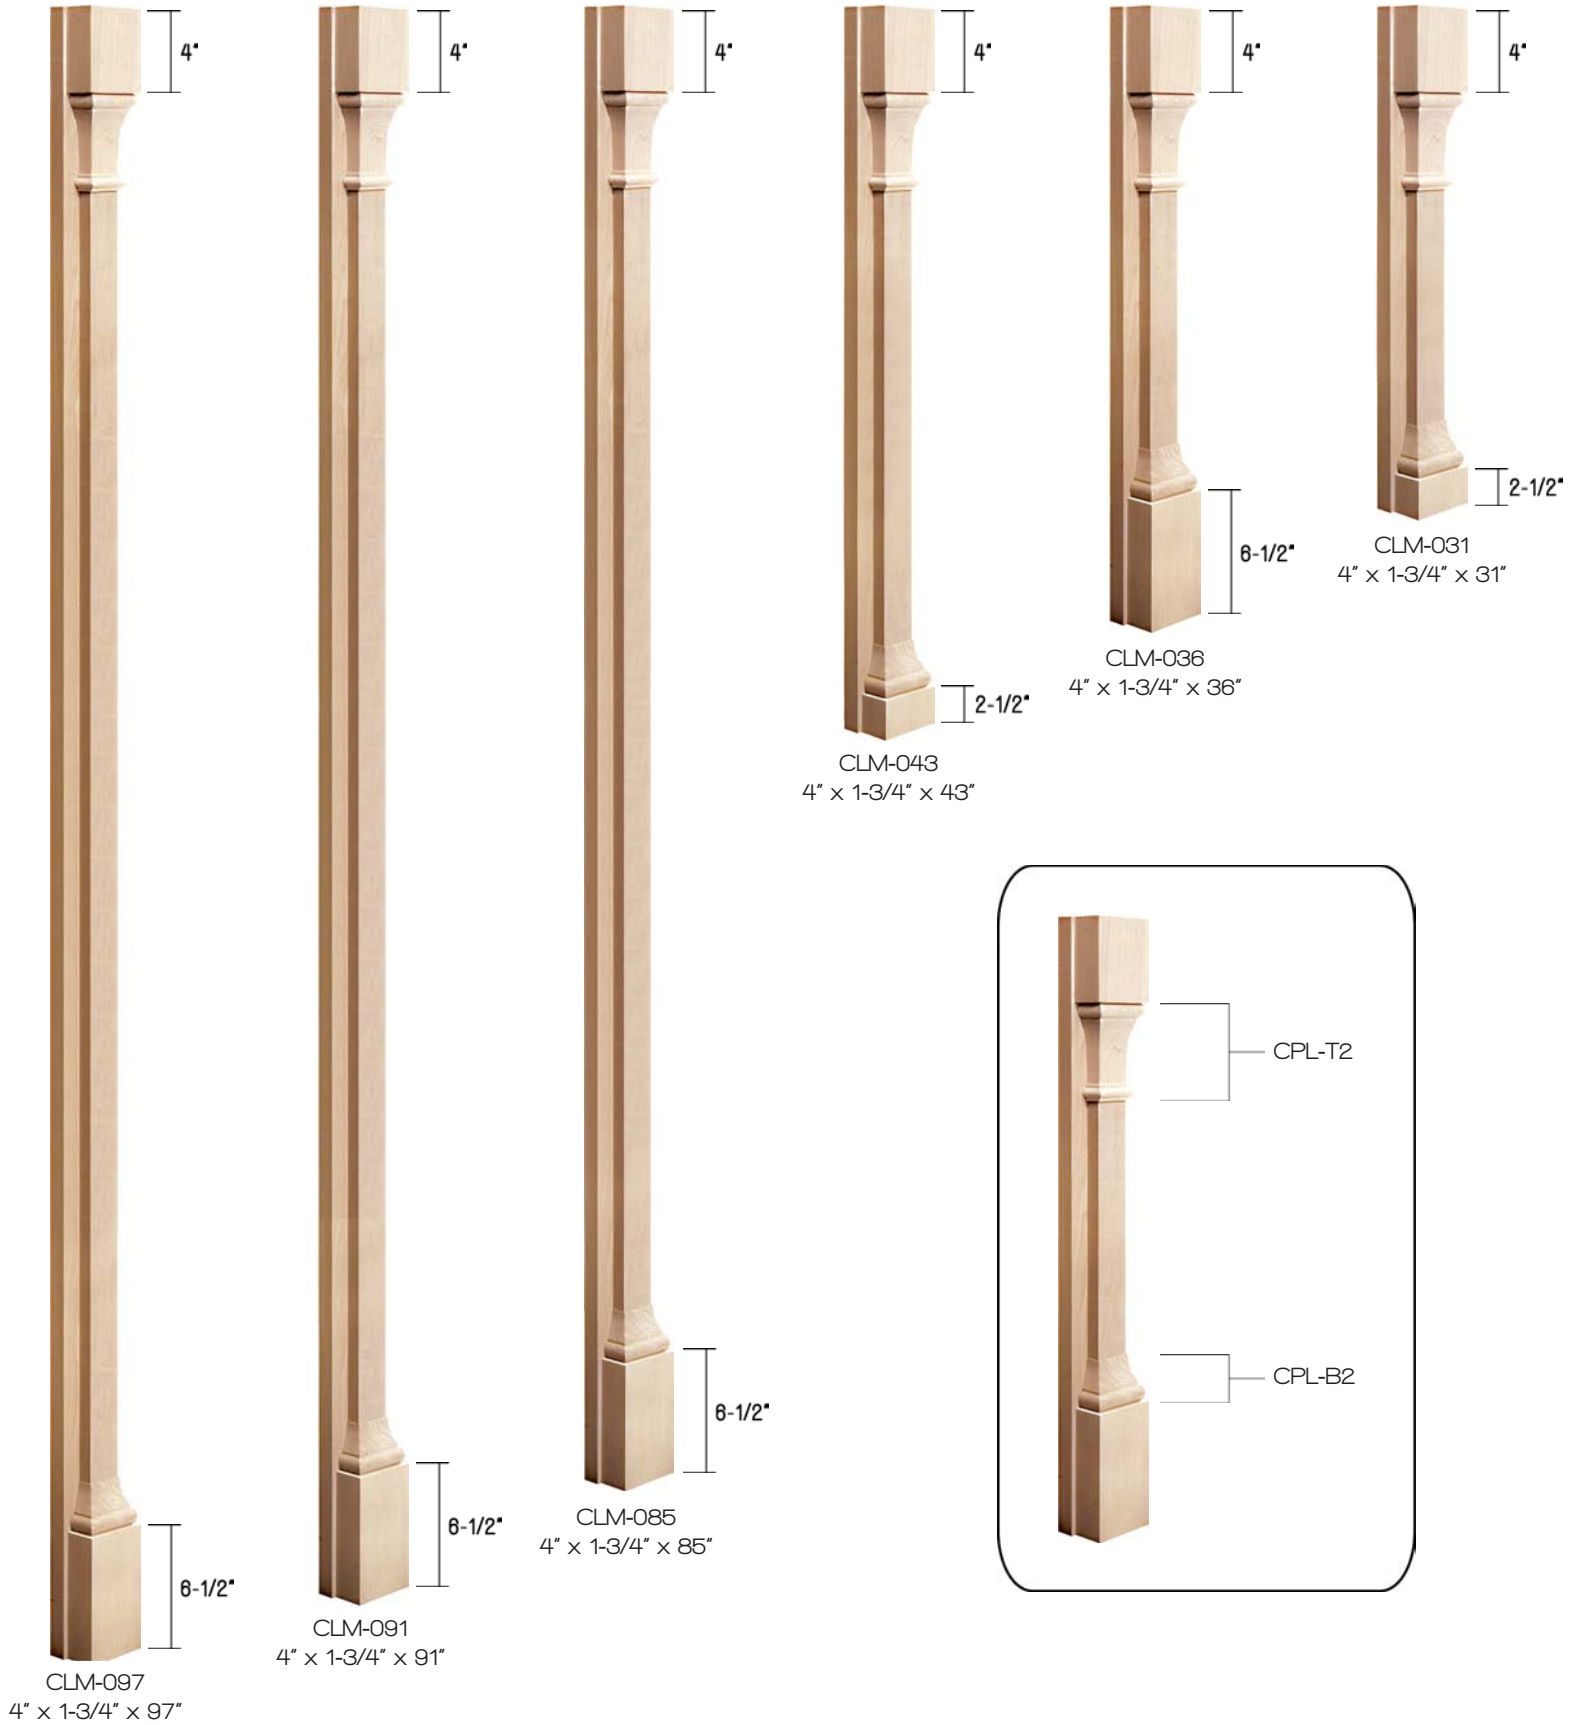

CPL-B2
 TOP: 2-1/8" X 13/16"
 BOTTOM: 3-1/4" X 1-3/8"
 HEIGHT: 2-1/4"

CPL-B3
 TOP: 2-7/8" X 7/8"
 BOTTOM: 4" X 1-5/8"
 HEIGHT: 2-1/4"

CPL-B5
 TOP: 4" X 1"
 BOTTOM: 5-3/4" X 1-7/8"
 HEIGHT: 2-1/4"

CPL-B6
 TOP: 4-1/4" X 1-1/8"
 BOTTOM: 6-3/4" X 2-1/4"
 HEIGHT: 2-1/4"

CPL-ACT6
 TOP: 6-3/4" X 2-1/4"
 BOTTOM: 4-1/4" X 1-1/8"
 HEIGHT: 6-1/2"

CPL-B6
 TOP: 4-1/4" X 1-1/8"
 BOTTOM: 6-3/4" X 2-1/4"
 HEIGHT: 2-1/4"

CPL-R2
 TOP: 2-1/2" X 1-1/8"
 BOTTOM: 1-7/8" X 5/8"
 HEIGHT: 3"

CPL-R3
 TOP: 3-3/8" X 1-1/8"
 BOTTOM: 2-1/2" X 5/8"
 HEIGHT: 4"

WIDTH x DEPTH x HEIGHT

*Custom sizes available upon request.

WIDTH x DEPTH x HEIGHT

<p>HR2 2" x 1" x 96"</p> <p>HR1 1-1/2" x 3/4" x 96"</p> <p>HR0 1-1/4" x 5/8" x 96"</p>	<p>B-SPL2-8 3" x 1-1/2" x 8"</p> <p>B-SPL1-8 2-1/2" x 1-1/4" x 8"</p> <p>B-SPL0-8 2" x 1" x 7-1/2"</p> <p>Sold in two halves.</p>	<p>SPL2 2-3/4" x 1-3/8" x 3"</p> <p>SPL1 2-1/4" x 1-1/8" x 3"</p> <p>SPL0 1-3/4" x 7/8" x 2-1/2"</p> <p>Sold in two halves.</p>	<p>ROPE6 2" x 1" x 94"</p> <p>ROPE4 1-1/2" x 3/4" x 94"</p> <p>ROPE3 1-1/4" x 5/8" x 94"</p> <p>ROPE1 3/4" x 3/8" x 94"</p>
	<p>HRR2 2" x 1" x 96"</p> <p>HRR1 1-1/2" x 3/4" x 96"</p> <p>HRR0 1-1/4" x 5/8" x 96"</p>		
<p>B-SPL2-12 3" x 1-1/2" x 12"</p> <p>B-SPL1-12 2-1/2" x 1-1/4" x 12"</p> <p>B-SPL0-12 2" x 1" x 11-1/2"</p> <p>Sold in two halves</p>	<p>HBR2 2-1/2" x 1-1/4" x 7-1/2"</p> <p>HBR1 2" x 1" x 7-1/2"</p> <p>HBR0 1-3/4" x 7/8" x 7-1/2"</p> <p>Sold in two halves.</p>		
		 <p>Sold in two halves.</p>	